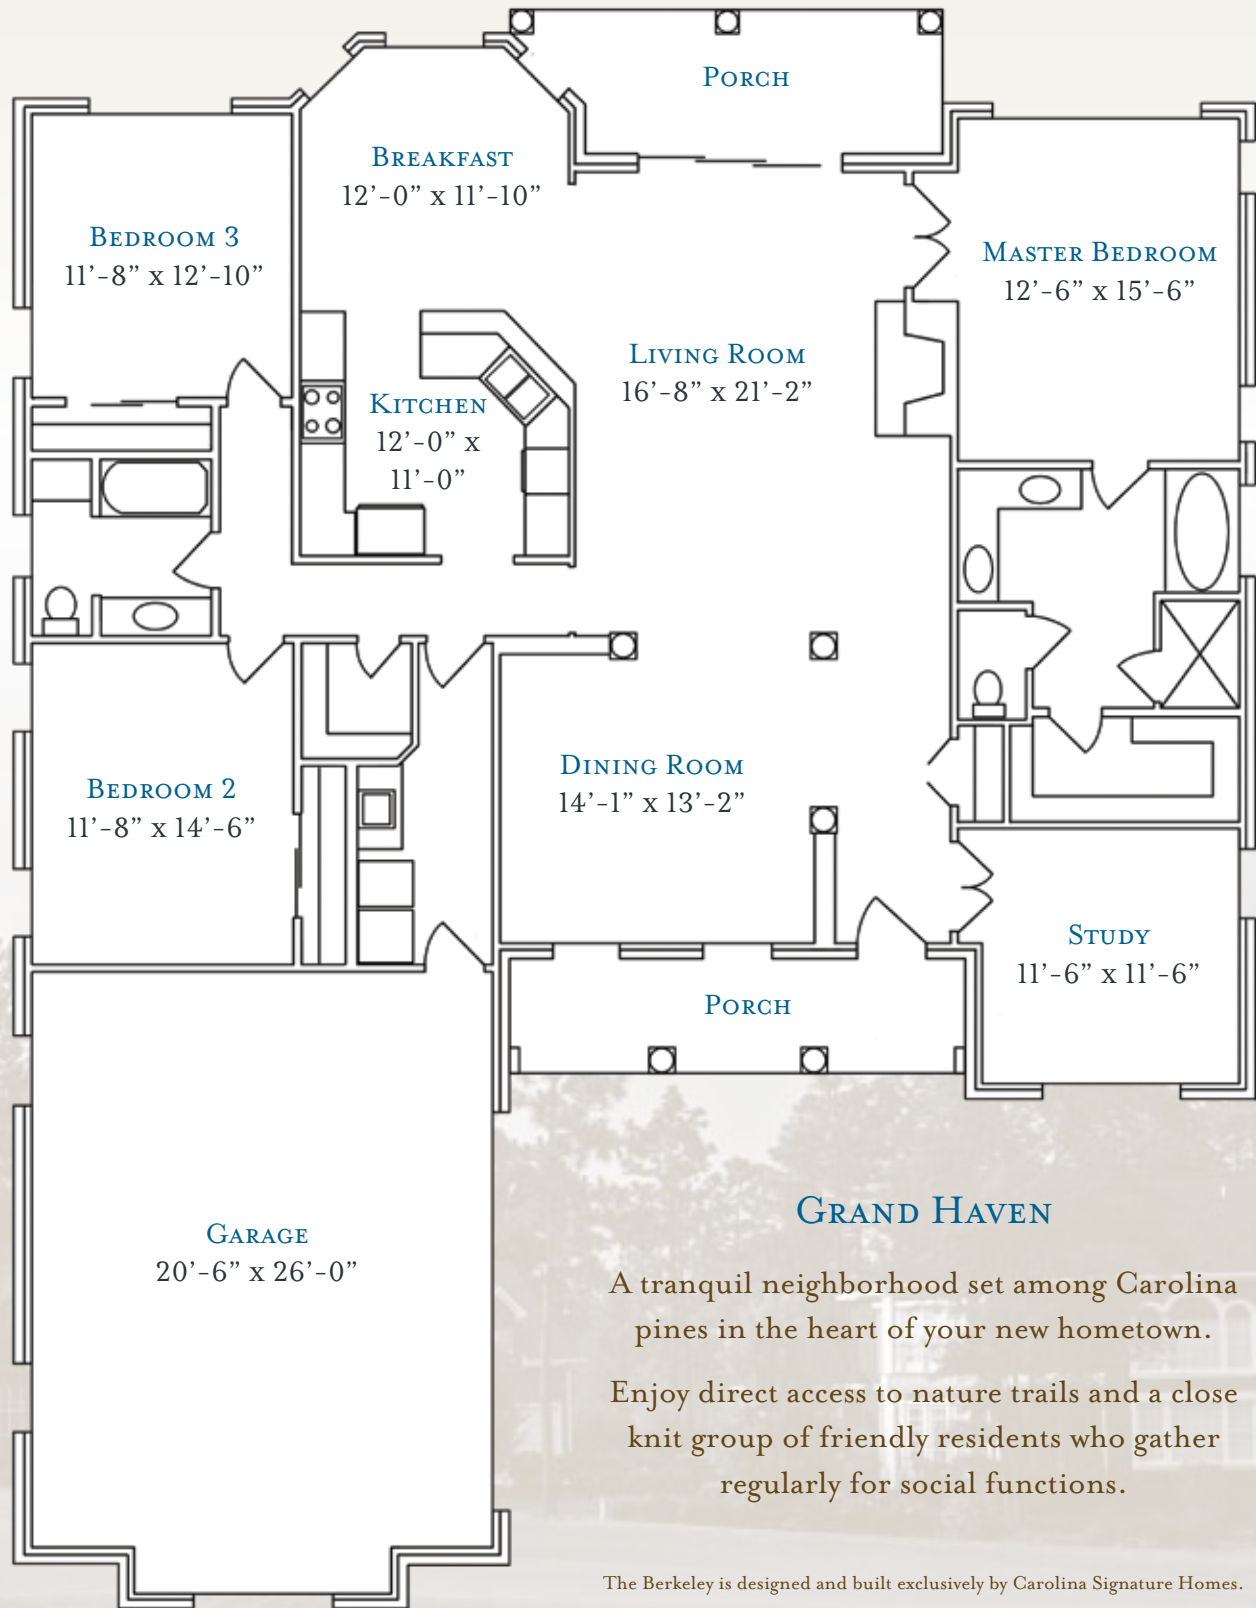

THE BERKELEY IN GRAND HAVEN

GRAND HAVEN

A tranquil neighborhood set among Carolina pines in the heart of your new hometown.

Enjoy direct access to nature trails and a close knit group of friendly residents who gather regularly for social functions.

The Berkeley is designed and built exclusively by Carolina Signature Homes.

Contact us today to schedule a visit:

Call 800.648.3052 or visit our website, www.woodsideplantation.com